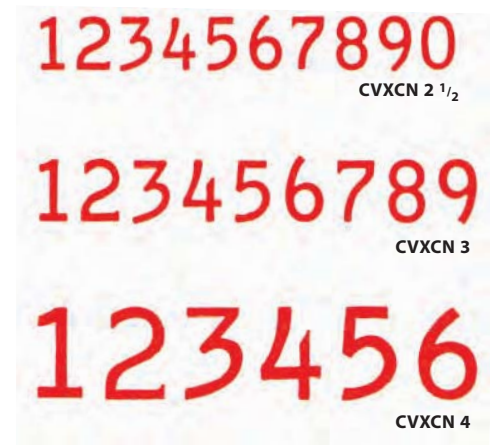

Product Code	CVN 3
025941	CVN 3 - 3 Band
025942	CVN 3 - 4 Band
025943	CVN 3 - 5 Band
025944	CVN 3 - 6 Band
025945	CVN 3 - 7 Band
025946	CVN 3 - 8 Band
025947	CVN 3 - 9 Band
025948	CVN 3 - 10 Band
025949	CVN 3 - 11 Band

Product Code	CVN 4
025950	CVN 4 - 2 Band
025951	CVN 4 - 3 Band
025952	CVN 4 - 4 Band
025953	CVN 4 - 5 Band
025954	CVN 4 - 6 Band

Comet Verilarge Numberers *	
type sizes available	#2 1/2, #3, #4
packaging	
CVXCN = Gothic Style Font	

Product Code	CVXCN 2 1/2
025961	CVXCN 2 1/2 - 3 Band
025962	CVXCN 2 1/2 - 4 Band
025963	CVXCN 2 1/2 - 5 Band
025964	CVXCN 2 1/2 - 6 Band
025965	CVXCN 2 1/2 - 7 Band
025966	CVXCN 2 1/2 - 8 Band
025967	CVXCN 2 1/2 - 9 Band
025968	CVXCN 2 1/2 - 10 Band
025969	CVXCN 2 1/2 - 11 Band
025970	CVXCN 2 1/2 - 12 Band
025971	CVXCN 2 1/2 - 13 Band
025972	CVXCN 2 1/2 - 14 Band
025973	CVXCN 2 1/2 - 15 Band

* Custom bands can be ordered on Comet Numberers.
Comets come standard with dry pads.
Buna rubber bands are available for use with industrial inks.
Please call for pricing.

Product Code	CVXCN 3
025974	CVXCN 3 - 3 Band
025975	CVXCN 3 - 4 Band
025976	CVXCN 3 - 5 Band
025977	CVXCN 3 - 6 Band
025978	CVXCN 3 - 7 Band
025979	CVXCN 3 - 8 Band
025980	CVXCN 3 - 9 Band
025981	CVXCN 3 - 10 Band
025982	CVXCN 3 - 11 Band
025983	CVXCN 3 - 12 Band
025984	CVXCN 3 - 13 Band

Product Code	CVXCN 4
025986	CVXCN 4 - 2 Band
025987	CVXCN 4 - 3 Band
025988	CVXCN 4 - 4 Band
025989	CVXCN 4 - 5 Band
025990	CVXCN 4 - 6 Band
025991	CVXCN 4 - 7 Band
025992	CVXCN 4 - 8 Band
025993	CVXCN 4 - 9 Band

Each Comet Stamp is handcrafted in the USA